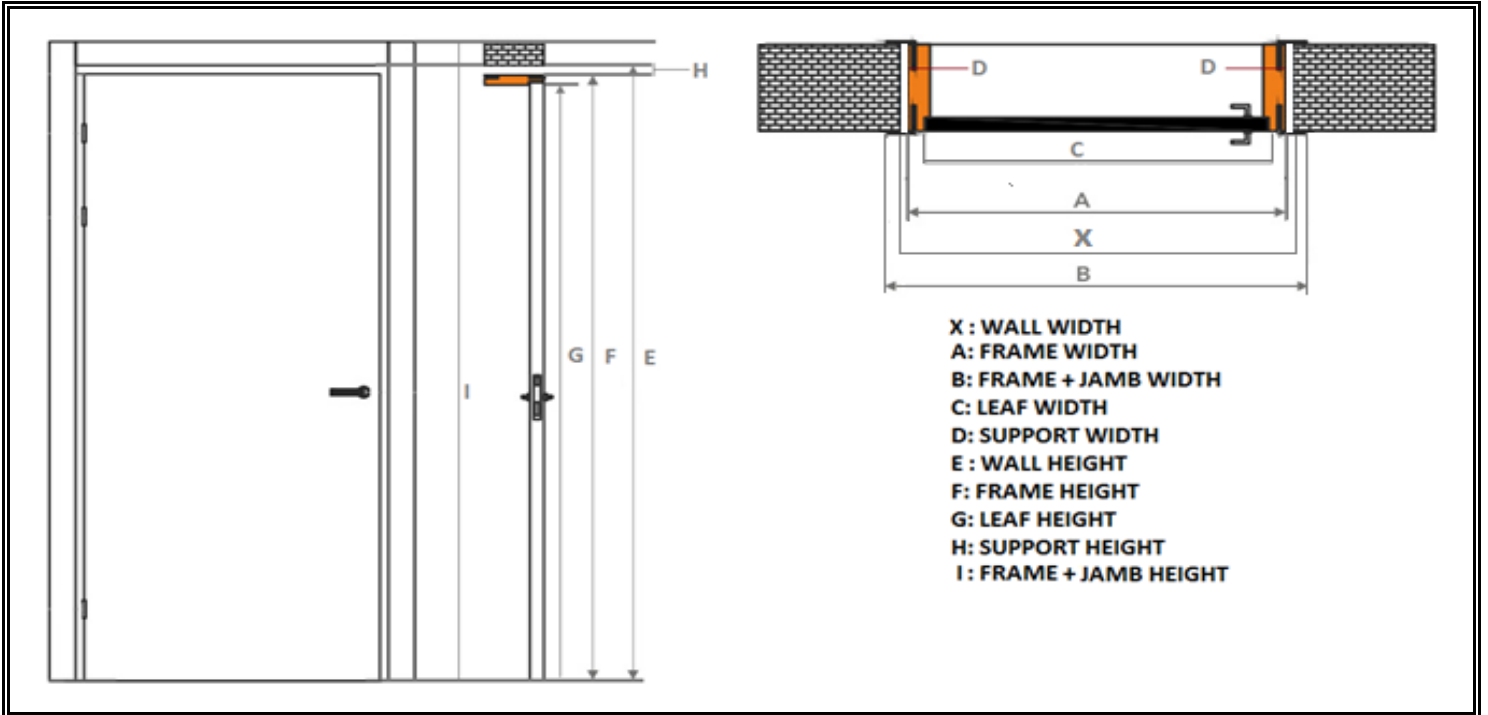

CELIT DOOR[®]
DOOR SYSTEMS

Technical Data Sheet For PVC Coated Interior MDF Door

FINISHING	Vacuum Membrane Press
LEAF	PVC Coated 6 mm MDF Panel
LEAF THICKNESS	42 mm
LEAF FILLING	Vertical MDF Sticks
OPENNING	Nondirectional
FRAME	PVC Coated 36 mm MDF
FRAME THICKNESS	11 - 15 - 20 - 24 cm (Per size Can be used with -1 cm and + 3,5 cm)
JAMB	PVC Coated 10 mm MDF
JAMB WIDTH	8 cm
JOINT COLOR	Brown - Gray - White - Black
PACKAGING	THERMO RETRACTABLE FILM + CARTON + POLYSTYRENE
HINGE	3 pcs 10 cm Steel Hinges
LOCK	45 mm Key Lock
HANDLE	On Demand

CELIT DOOR[®]
DOOR SYSTEMS

Technical Dimensions For PVC Coated Interior MDF Door

X	A	B	C	D	E	F	G	H	I
X	X-3 cm	X+11 cm	X-9,3 cm	2 x 1,5 cm Total 3 cm	E	E-2 cm	E-6,5 cm	2 cm	E+5 cm
100 cm	97 cm	111 cm	90,7 cm		210 cm	208 cm	203,5 cm		215 cm

STANDART DIMENSIONS AND WEIGHT OF THE DOOR LEAF	197,5 x 81,7 x 4,2 cm
	25 to 32 KG

STANDART DIMENSIONS AND WEIGHT OF THE DOOR FRAME	202 x 88 x 10 cm
	23 to 25 KG