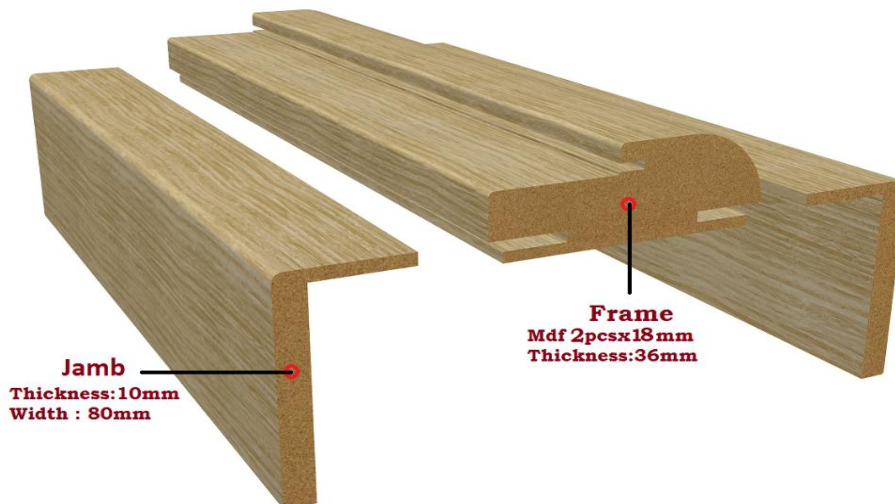

CELIT DOOR[®]
DOOR SYSTEMS

Technical Data Sheet For PVC Coated Interior MDF Door

FINISHING	Vacuum Membrane Press
LEAF	PVC Coated 6 mm MDF Panel
LEAF THICKNESS	42 mm
LEAF FILLING	Vertical MDF Sticks
OPENNING	Nondirectional
FRAME	PVC Coated 36 mm MDF
FRAME THICKNESS	11 - 15 - 20 - 24 cm (Per size Can be used with -1 cm and + 3,5 cm)
JAMB	PVC Coated 10 mm MDF
JAMB WIDTH	8 cm
JOINT COLOR	Brown - Gray - White - Black
PACKAGING	THERMO RETRACTABLE FILM + CARTON + POLYSTYRENE
HINGE	3 pcs 10 cm Steel Hinges
LOCK	45 mm Key Lock
HANDLE	On Demand

CELIT DOOR[®]
DOOR SYSTEMS

Technical Dimensions For PVC Coated Interior MDF Door

X	A	B	C	D	E	F	G	H	I
X	X-3 cm	X+11 cm	X-9,3 cm	2 x 1,5 cm Total 3 cm	E	E-2 cm	E-6,5 cm	2 cm	E+5 cm
100 cm	97 cm	111 cm	90,7 cm		210 cm	208 cm	203,5 cm		215 cm

STANDART DIMENSIONS AND WEIGHT OF THE DOOR LEAF	197,5 x 81,7 x 4,2 cm
	25 to 32 KG

STANDART DIMENSIONS AND WEIGHT OF THE DOOR FRAME	202 x 88 x 10 cm
	23 to 25 KG