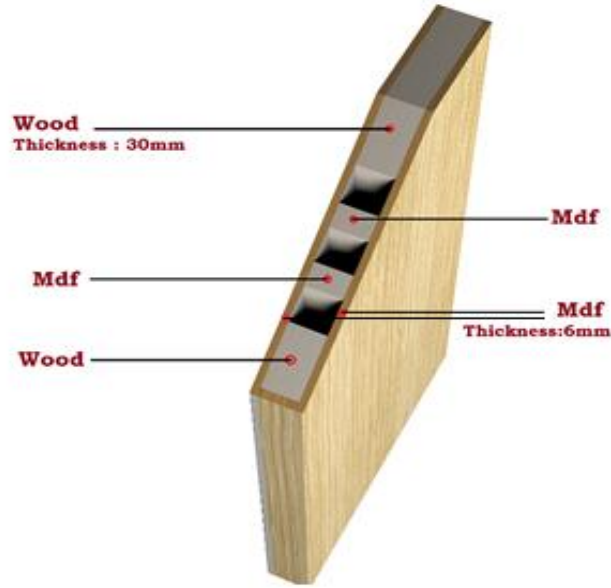

CELIT DOOR[®]
DOOR SYSTEMS

Technical Data Sheet For PVC Coated Interior MDF Door

FINISHING	Vacuum Membrane Press
LEAF	PVC Coated 6 mm MDF Panel
LEAF THICKNESS	42 mm
LEAF FILLING	Vertical MDF Sticks
OPENNING	Nondirectional
FRAME	PVC Coated 36 mm MDF
FRAME THICKNESS	11 - 15 - 20 - 24 cm (Per size Can be used with -1 cm and + 3,5 cm)
JAMB	PVC Coated 10 mm MDF
JAMB WIDTH	8 cm
JOINT COLOR	Brown - Gray - White - Black
PACKAGING	THERMO RETRACTABLE FILM + CARTON + POLYSTYRENE
HINGE	3 pcs 10 cm Steel Hinges
LOCK	45 mm Key Lock
HANDLE	On Demand

CELIT DOOR[®]
DOOR SYSTEMS

Technical Dimensions For PVC Coated Interior MDF Door

X	A	B	C	D	E	F	G	H	I
X	X-3 cm	X+11 cm	X-9,3 cm	2 x 1,5 cm Total 3 cm	E	E-2 cm	E-6,5 cm	2 cm	E+5 cm
100 cm	97 cm	111 cm	90,7 cm		210 cm	208 cm	203,5 cm		215 cm

STANDART DIMENSIONS AND WEIGHT OF THE DOOR LEAF	197,5 x 81,7 x 4,2 cm
	25 to 32 KG

STANDART DIMENSIONS AND WEIGHT OF THE DOOR FRAME	202 x 88 x 10 cm
	23 to 25 KG